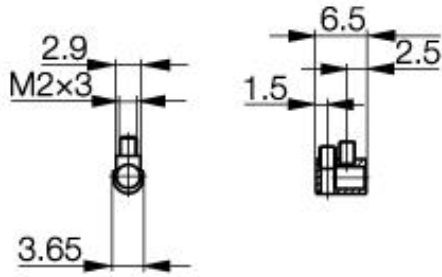

Accessories: Mounting unit BMF 303-HW-30

Common Data

Version
Usable with

Bracket for BMF 303-HW-30
in connection with BMF 303K-..for
Pneumatic cylind

Mechanical Data

Material

CuZn, Nickel plated

Datasheet number::