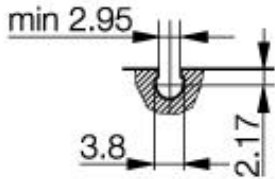

Accessories: Mounting unit BMF 303-HW-30

Common Data

Version
Usable with

Bracket for BMF 303-HW-30
in connection with BMF 303K-..for
Pneumatic cylind

Mechanical Data

Material

CuZn, Nickel plated

Datasheet number::